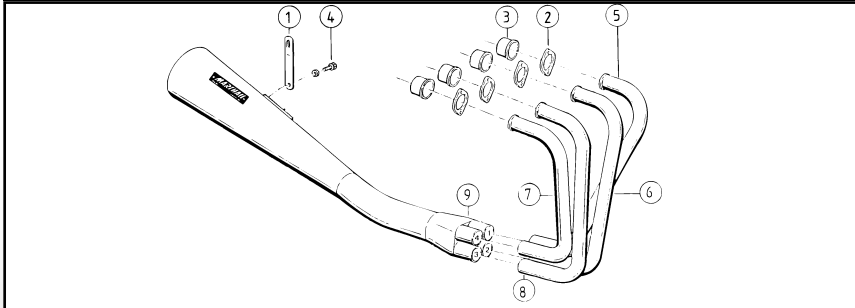

SUZUKI

GS 1000

TECHNICAL DATA

Model	:Suzuki GS 1000
Type	:GS100G
System	:Marshall Deeptone, 4-1 system
Mufflerstyle	:Chrome, Street legal

Marshall Deeptone

Orderno.
56.200912

4 in 1 system

Orderno.: 56.200912

PRODUCTLIST

Pos.	Qty	Description	Partno.
1	1	Mounting bracket	60.2002
2	4	Flange	12.1007
3	4	Collar	13.1105
4	1	Bolt M8x16, DIN 933	1021
	1	Springwasher M8, DIN127B	2004
5	1	Downpipe	1S1
6	1	Downpipe	2S1
8	1	Downpipe	3S1
7	1	Downpipe	4S1
9	1	Muffler	31.5052