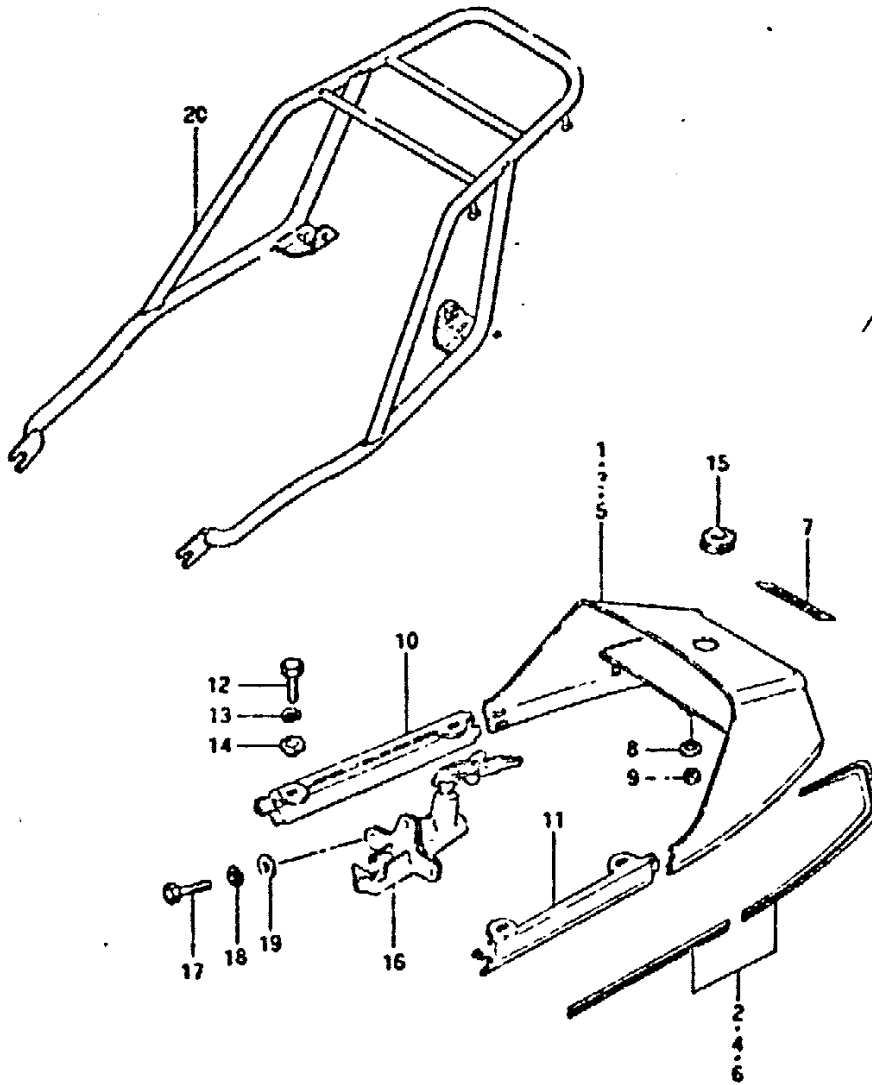

Ref No	Part No	Description
1	45502-49830-08E	Cover Set, Seat Tail (black)
2	68160-45450-71L	• . Tape Set
3	45502-49840-07P	Cover Set, Seat Tail (red)
4	68160-45450-73K	• . Tape Set
5	45502-49840-04Y	Cover Set, Seat Tail (blue)
6	68160-45450-73K	• . Tape Set
7	68166-49200-998	Emblem
8	09169-06016	Washer
9	08319-21068	Nut
10	45191-49200-08E	Moulding, Seat Rh (black)
10	45191-49200-07P	Moulding, Seat Rh (red)
10	45191-49200-04Y	Moulding, Seat Rh (blue)
11	45192-49200-08E	Moulding, Seat Lh (black)
11	45192-49200-07P	Moulding, Seat Lh (red)
11	45192-49200-04Y	Moulding, Seat Lh (blue)
12	01107-06128	Bolt
13	08321-21068	Lock Washer
14	09169-06016	Washer
15	45522-49200	Grommet
16	95700-49830	Seat Lock Set
17	01107-06128	Bolt
18	08321-21068	Lock Washer
19	08322-11068	Washer
20	46310-45400	Capper, Sports