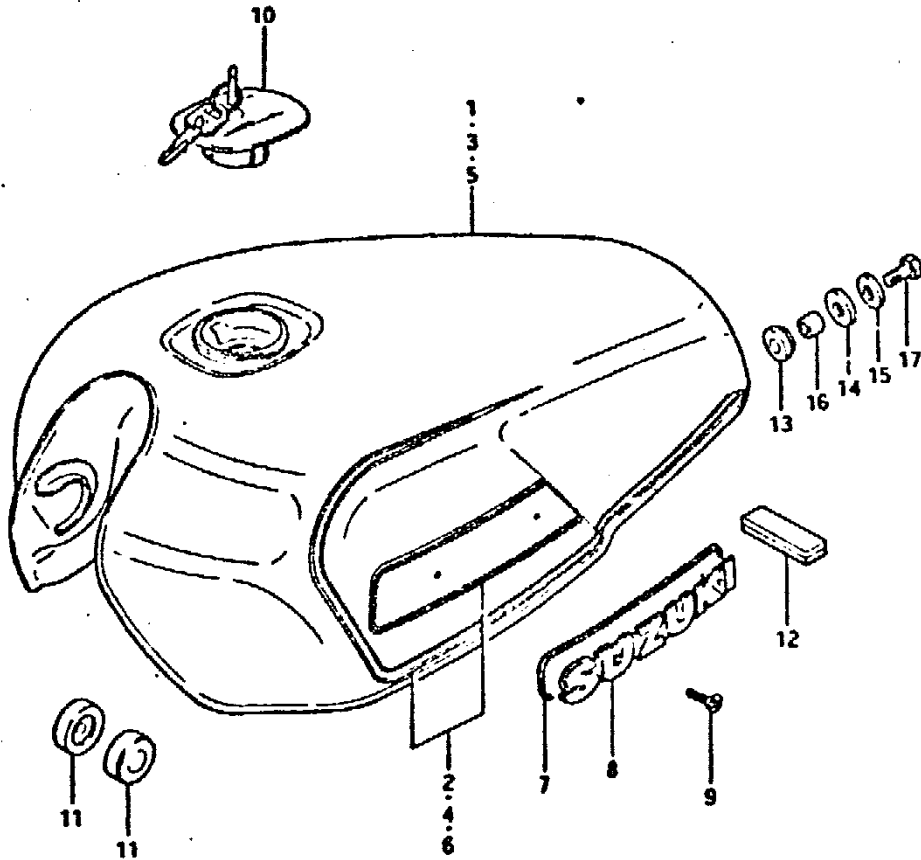

Ref No	Part No	Description
1	44100-45420-08E	Tank, Fuel (black)
2	68110-45420-71P	• . Tape Set
3	44100-45420-07P	Tank, Fuel (red)
4	68110-45420-60T	• . Tape Set
5	44100-45420-04Y	Tank, Fuel (blue)
6	68110-45420-65Y	• . Tape Set
8	68111-45010	Emblem
9	02132-03065	Screw
10	44200-49701	Cap, Filler
11	09329-10007	Cushion, Front
12	09329-01005	Cushion, Center
13	09320-12010	Cushion, Rear No. 1
14	09320-12023	Cushion, Rear No. 2
15	09160-08002	Washer (8.5*29*1.6)
16	09180-08067	Spacer
17	01107-08308	Bolt