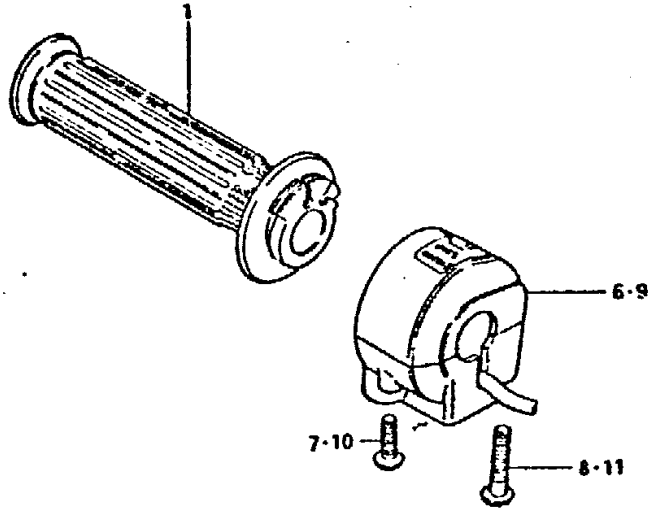

Ref No	Part No	Description
1	57110-44011	Grip, Throttle
2	57300-49101	Lever Assy Brake
3	57420-49101	• . Lever, Brake
4	57431-18621	• . Bolt
5	08319-21068	• . Nut
6	37200-45210	Switch Assy, Handle Rh
7	02112-05258	• . Screw
8	02112-05358	• . Screw
20	09407-12402	Band (l:120)