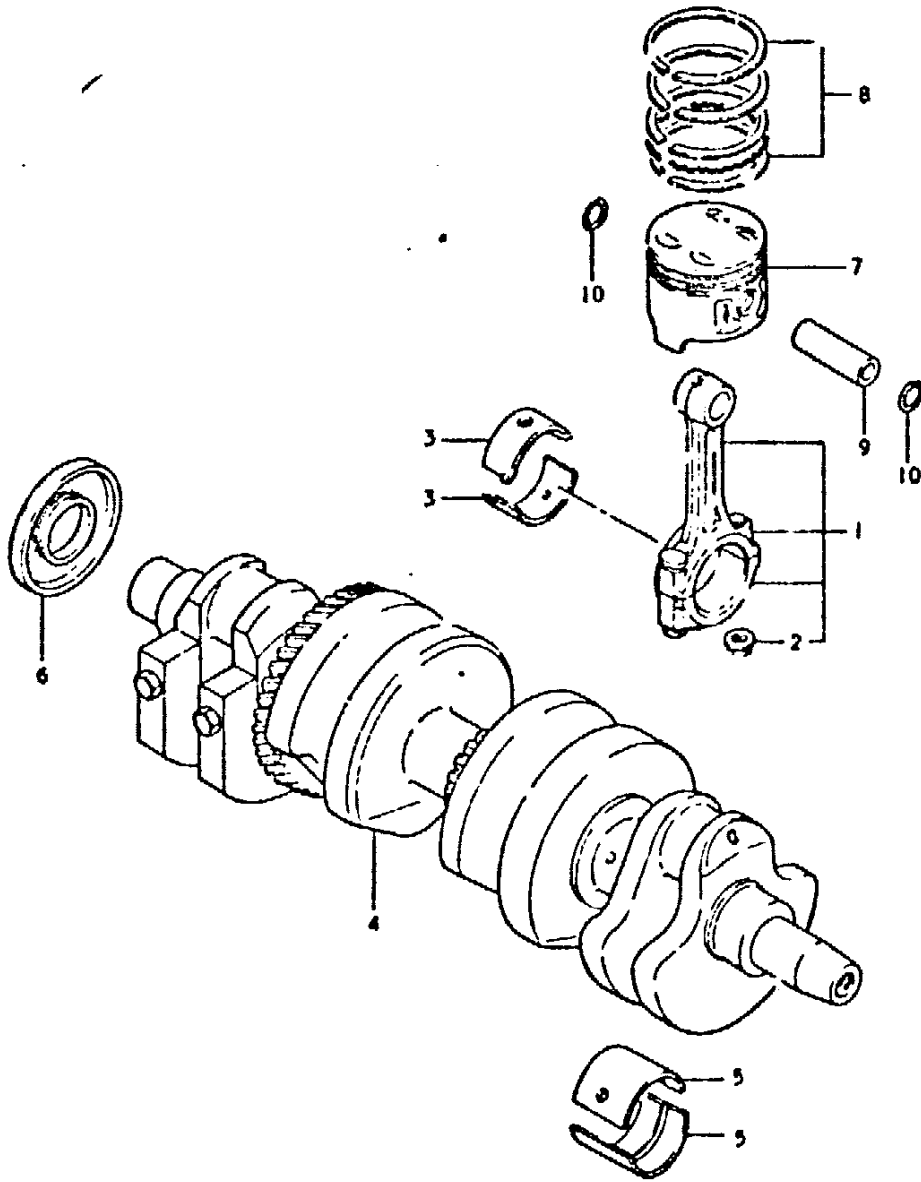

Ref No	Part No	Description
1	11340-45400	Cover, Clutch
2	11482-45400	Gasket
3	04211-09129	Pin
4	02112-06408	Screw (6*40)
5	02112-06358	Screw (6*35)
6	02112-06308	Screw (6*30)
7	02112-06258	Screw (6*25)
8	02112-06208	Screw (6*20)
9	09259-30001	Plug, Engine Oil Filler
10	09280-32005	O Ring
11	11381-49200	Cover, Contact Breaker
12	68235-49200	Emblem
13	11491-49200	Gasket
14	02112-05308	Screw (5*30)
15	11351-45400	Cover, Generator
16	68233-49200	Emblem
17	11483-49200	Gasket
18	09206-13001	Pin
19	02112-06458	Screw (6*45)
20	02112-06408	Screw (6*40)
21	02112-06358	Screw (6*35)
22	02112-06308	Screw (6*30)
23	11360-49200	Cover, Engine Sprocket
24	04211-09129	Pin
25	02112-06958	Screw (6*95)
26	02112-06858	Screw (6*85)
27	02112-06708	Screw (6*70)
28	02112-06557	Screw (6*55)
29	02112-06308	Screw (6*30)
30	11382-49002	Cover, Starter Motor
31	01104-05108	Bolt (5*10)
32	08322-21058	Washer

Ref No	Part No	Description
1	11511-45400	Pan, Oil
2	11489-45400	Gasket
3	01517-06258	Bolt (6*25)
4	09247-14001	Plug, Oil Drain
5	09168-14004	Gasket
6	16500-45820	Filter Set, Engine Oil
7	16518-49200	• O Ring
8	09440-32004	Spring
9	16531-45400	Cap
10	01421-05308	Stud Bolt
11	01421-06258	Stud Bolt
12	08313-11068	Nut
13	08322-21068	Washer
14	16400-49210	Pump, Engine Oil
15	16491-49200	O Ring
16	02112-06258	Screw
17	16331-45000	Gear, Driven (nt:29)
18	08221-10185	Washer
19	09261-04009	Pin
20	08331-31109	Circlip
21	16520-45400	Strainer, Engine Oil
22	02112-06128	Screw
23	16440-45400	Regulator, Engine Oil
24	08212-16221	Washer
25	37820-44100	Switch, Oil Pressure
26	37821-45400	Cover, Oil Pressure Switch

Ref No	Part No	Description
1	12611-45000	Gear, Starter Idle (nt:55/21)
2	09206-13003	Pin
3	08211-14225	Washer
4	12600-45830	Starter Clutch Set
5	09261-15001	• Roller
6	09440-04015	• Spring
7	12633-31000	• Piece, Push
8	09106-08006	Bolt
9	12649-45000	Shim, Starter Clutch