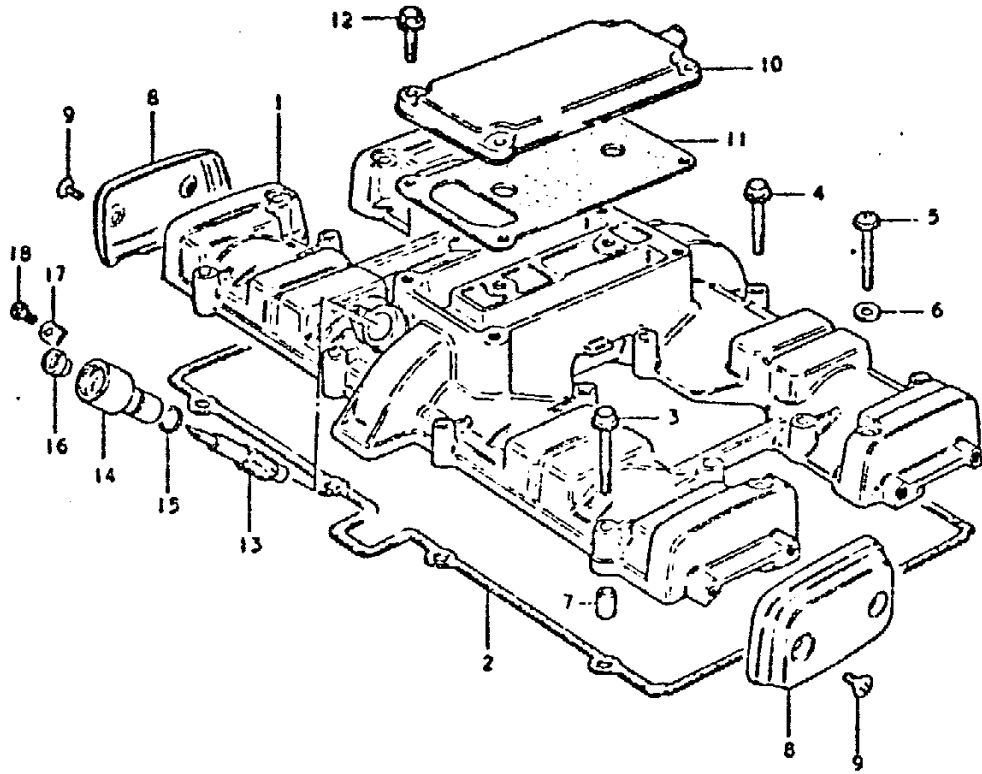

Ref No	Part No	Description
1	11171-45401	Cover, Cylinder Head
2	11173-49202	Gasket
3	01517-06408	Bolt
4	01517-06358	Bolt
5	02152-06408	Screw
6	09168-06009	Washer
7	09206-08001	Pin
8	11174-49201	Cap, Cylinder Head Cover
8	11174-49210	Cap, Cylinder Head Cover
9	02132-05127	Screw
10	11176-45400	Cover, Breather
11	11177-45400	Gasket
12	01517-06208	Bolt
13	26431-49200	Gear, Tacho. Drive (nt:10)
14	26441-45000	Sleeve
15	26451-45000	Seal Band
16	09289-05002	Oil Seal
17	26449-33000	Plate
18	09128-05101	Screw