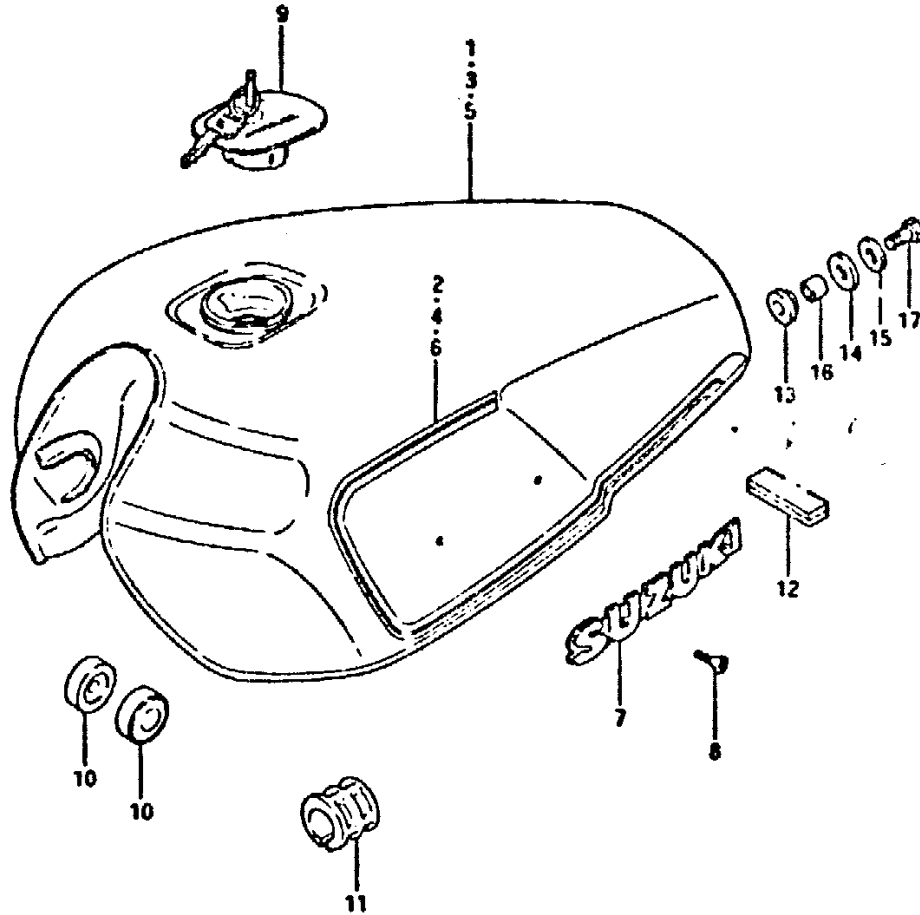

Ref No	Part No	Description
1	44100-45810-08E	Tank, Fuel (black)
2	68110-45450-71L	• . Tape Set
3	44100-45820-07P	Tank, Fuel (red)
4	68110-45450-73K	• . Tape Set
5	44100-45450-04Y	Tank, Fuel (blue)
6	68110-45450-73K	• . Tape Set
7	68111-45010	Emblem
8	02132-03065	Screw
9	44200-49702	Cap, Filler
10	09329-10007	Cushion, Front
11	44542-49200	Cushion, Front
12	09329-01005	Cushion, Center
13	09320-12010	Cushion, Rear No. 1
14	09320-12023	Cushion, Rear No. 2
15	09160-08002	Washer (8.5*29*1.6)
16	09180-08067	Spacer
17	01107-08308	Bolt