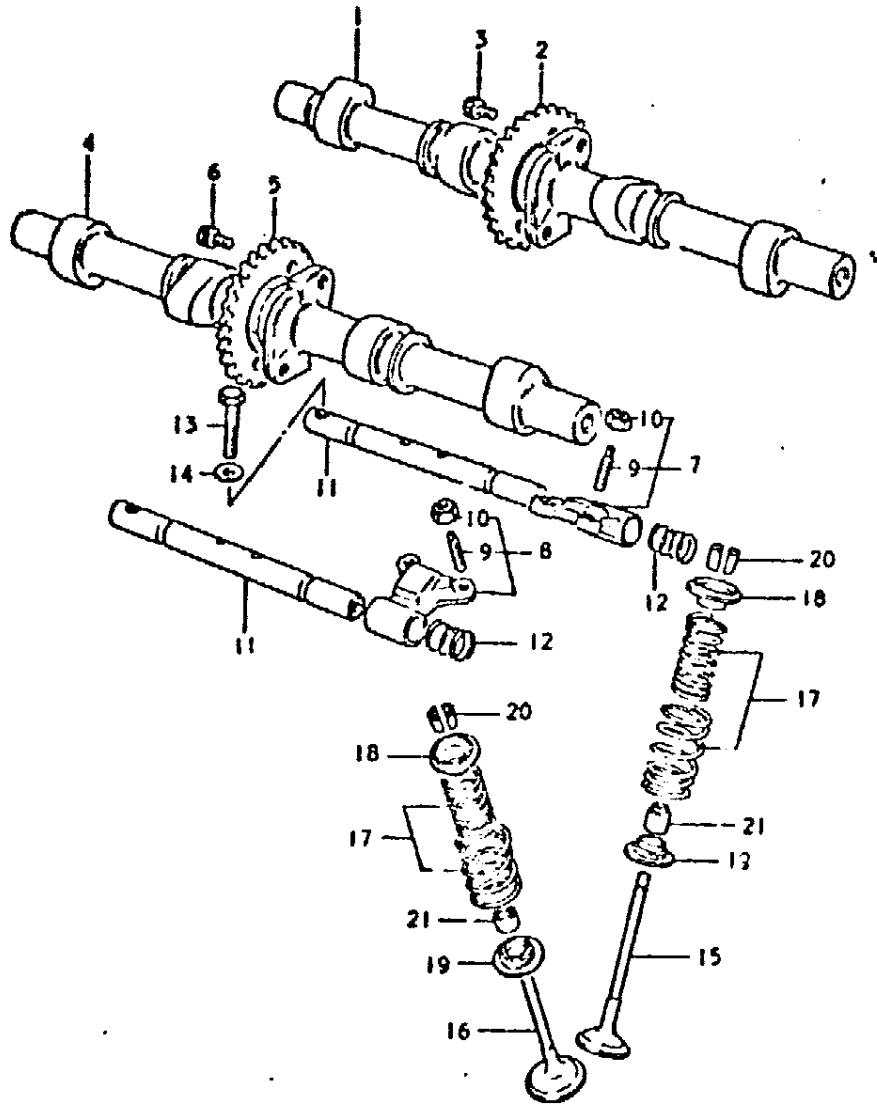

Ref No	Part No	Description
1	12711-45400	Cam Shaft, Intake
2	12741-45400	Sprocket, Intake Cam Shaft
3	09106-06024	Bolt
4	12721-45400	Cam Shaft, Exhaust
5	12751-45400	Sprocket, Exhaust Cam Shaft
6	09106-06024	Bolt
7	12840-45400	Arm, Valve Rocker Intake
8	12850-45400	Arm, Valve Rocker Exhaust
9	12842-49200	• . Screw
10	12843-49200	• . Nut
11	12860-49200	Shaft, Valve Rocker Arm
12	09440-13014	Spring
13	09100-06093	Bolt
14	08322-21068	Washer
15	12911-45410	Valve, Intake
16	12912-45410	Valve, Exhaust
17	12900-49810	Spring Set, Valve
18	12931-49200	Retainer, Spring
19	12933-49200	Seat, Spring
20	12932-49200	Cotter, Valve
21	09289-05003	Oil Seal