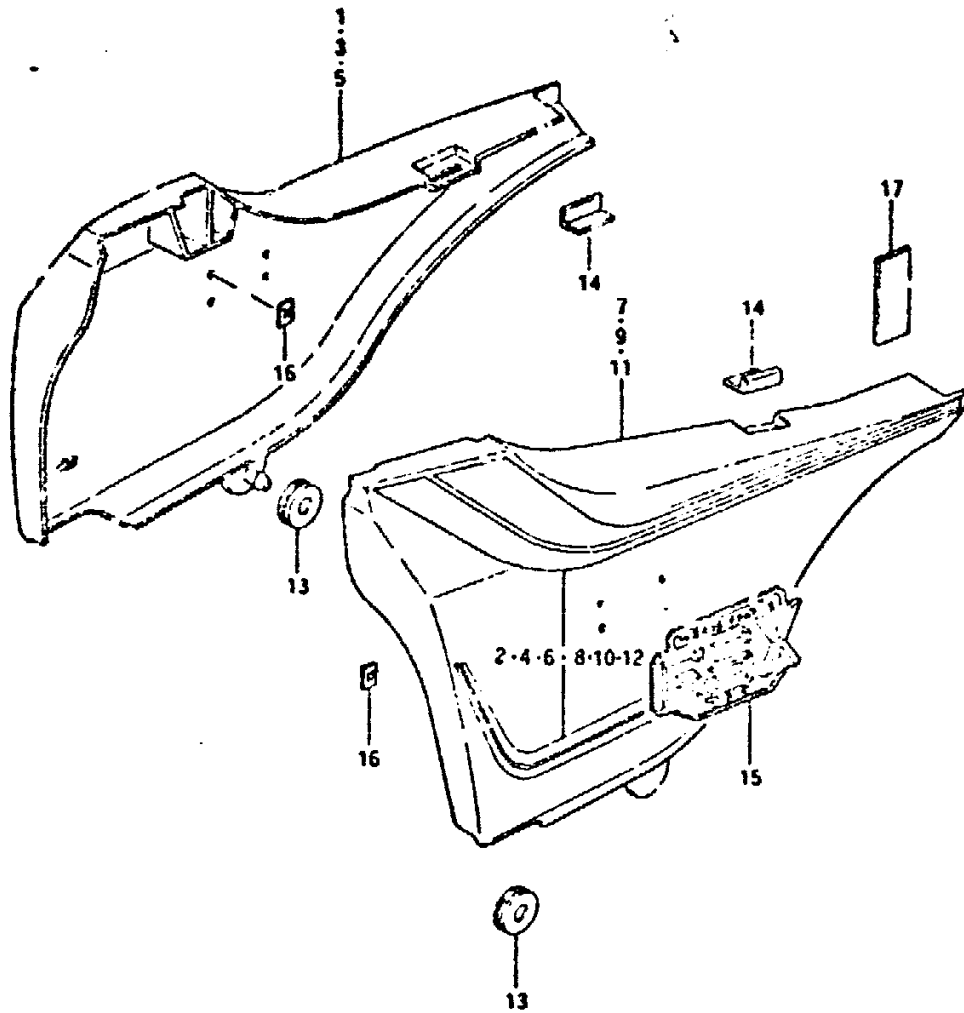

Ref No	Part No	Description

1	47100-45880-08E	Cover, Frame Rh (black)
2	68130-45440-71L	• . Tape, Rh
3	47100-45890-07P	Cover, Frame Rh (red)
4	68130-45440-73K	• . Tape, Rh
5	47110-45430-04Y	Cover, Frame Rh (blue)
6	68130-45440-73K	• . Tape, Rh
7	47200-45880-08E	Cover, Frame Lh (black)
8	68140-45440-71L	• . Tape, Lh
9	47200-45890-07P	Cover, Frame Lh (red)
10	68140-45440-73K	• . Tape, Lh
11	47210-45430-04Y	Cover, Frame Lh (blue)
12	68140-45440-73K	• . Tape, Lh
13	09320-08018	Cushion
14	47117-02400	Cushion
15	68131-45410	Emblem
16	09148-03002	Nut
17	47113-49200	Cushion