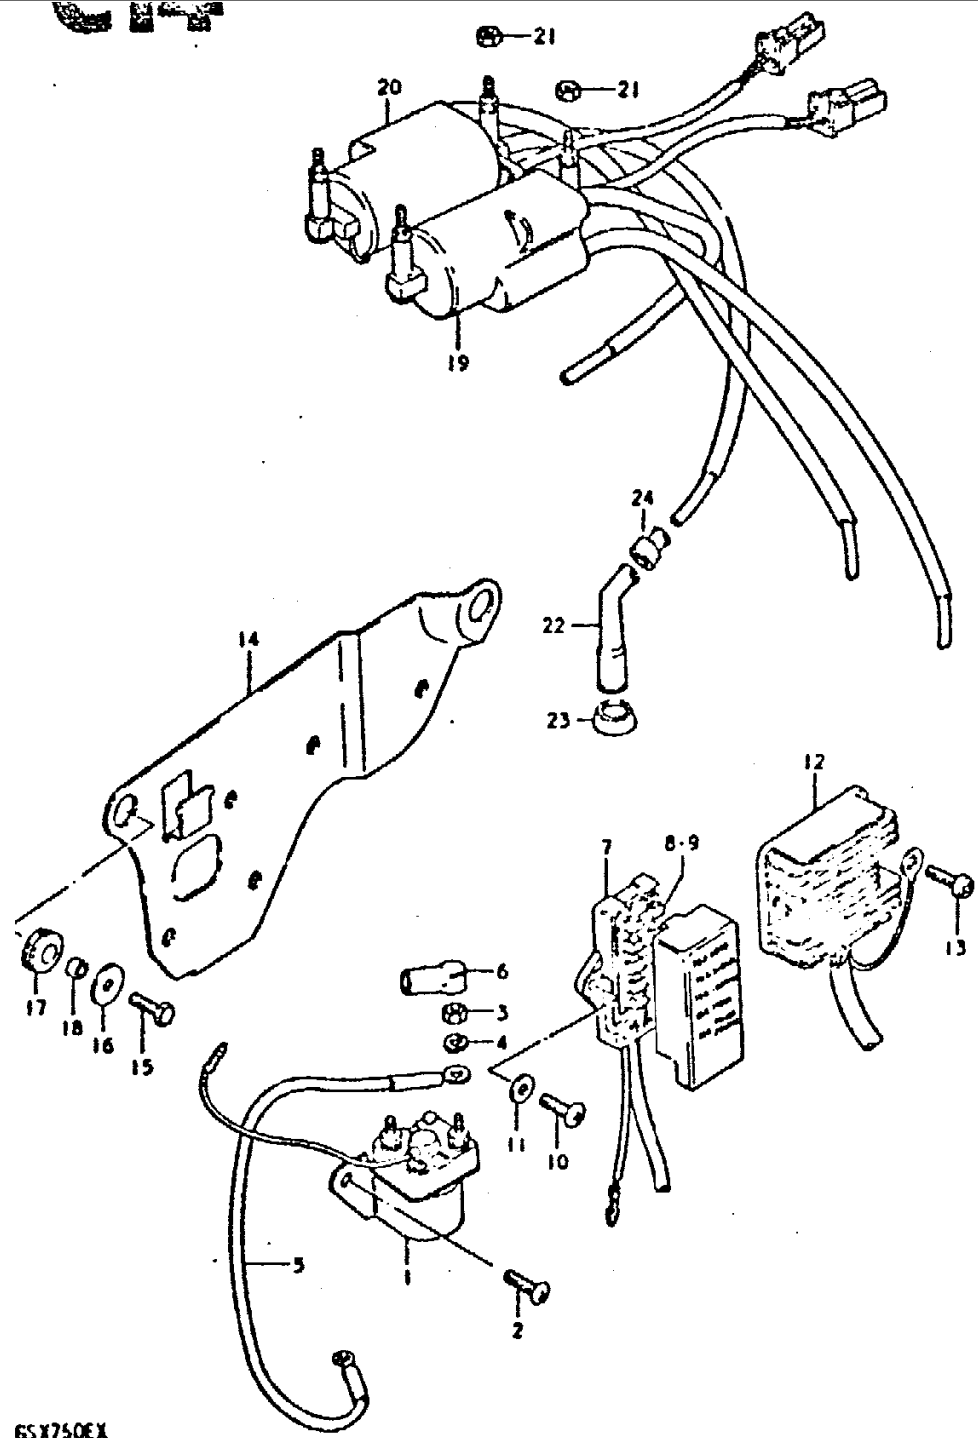

Ref No	Part No	Description
1	31800-37020	Relay, Starting Motor
2	02112-06108	Screw
3	08310-22068	Nut
4	08321-21068	Lock Washer
5	33850-49001	Lead Wire, Starting Motor
6	31861-35100	Cap, Terminal
7	36740-49200	Fuse Case Assy
8	09481-10001	• Fuse (10a)
9	09481-15001	• Fuse (15a)
10	02112-06208	Screw
10	02112-06168	Screw
11	08322-21068	Washer
12	32800-45210	Rectifier, Regulator
13	02112-06128	Screw
14	47410-49200	Plate, Electric Parts Holder
15	01107-06168	Bolt
16	09160-06012	Washer
17	09320-08013	Cushion
18	09180-07005	Spacer
19	33410-49110	Coil, Ignition No. 1
20	33420-49110	Coil, Ignition No. 2
21	08310-11068	Nut
22	33510-45010	Cap, Spark Plug
23	33541-32410	Seal, Spark Plug
24	33542-98000	Seal, Hightension Cord

GSX750EX