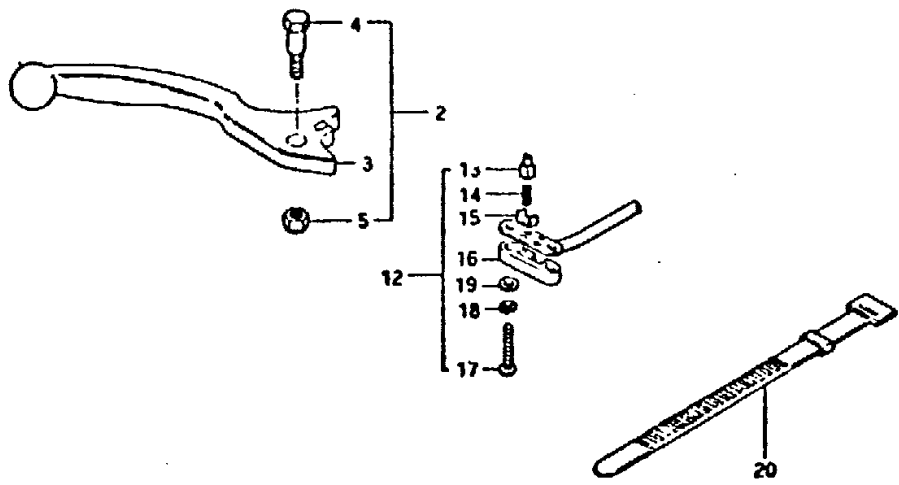

Ref No	Part No	Description
1	57110-44011	Grip, Throttle
2	57300-49101	Lever Assy Brake
3	57420-49101	• . Lever, Brake
4	57431-18621	• . Bolt
5	08319-21068	• . Nut
6	37200-45210	Switch Assy, Handle Rh
7	02112-05258	• . Screw
8	02112-05358	• . Screw
20	09407-12402	Band (l:120)