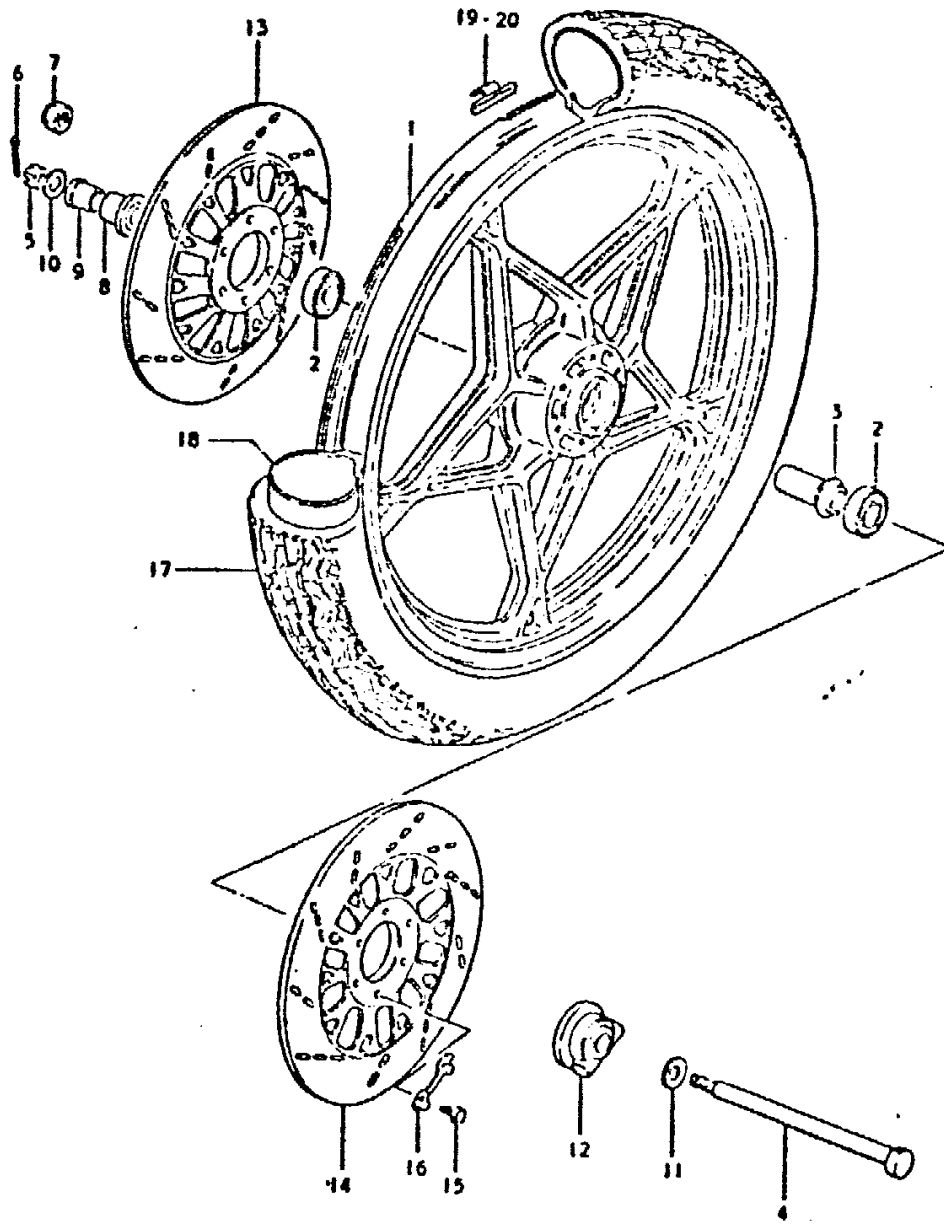

Ref No	Part No	Description
1	54111-47604	Wheel, Front (1.85*19)
2	08123-63027	Bearing
3	54730-18400	Spacer
4	54711-49000	Axle, Front
5	08314-31128	Nut
6	04111-30308	Cotter Pin
8	54740-18402	Spacer, Bearing Rh
9	54741-49101	Spacer, Front Axle
10	08322-21128	Washer
11	09160-15002	Washer, Lh
12	54600-49100	Box, Speedometer Gear
13	59211-45250	Disk, Front Brake Rh
14	59221-45250	Disk, Front Brake Lh
15	09100-08140	Bolt
16	09169-08016	Washer
17	55100-45031	Tire, Front (3.25h19)
17	55100-47615	Tire, Front (3.25h19)
18	55200-15010	Tube, Inner (3.50-19)
19	55411-47001	Balancer (20g)
20	55412-47001	Balancer (30g)