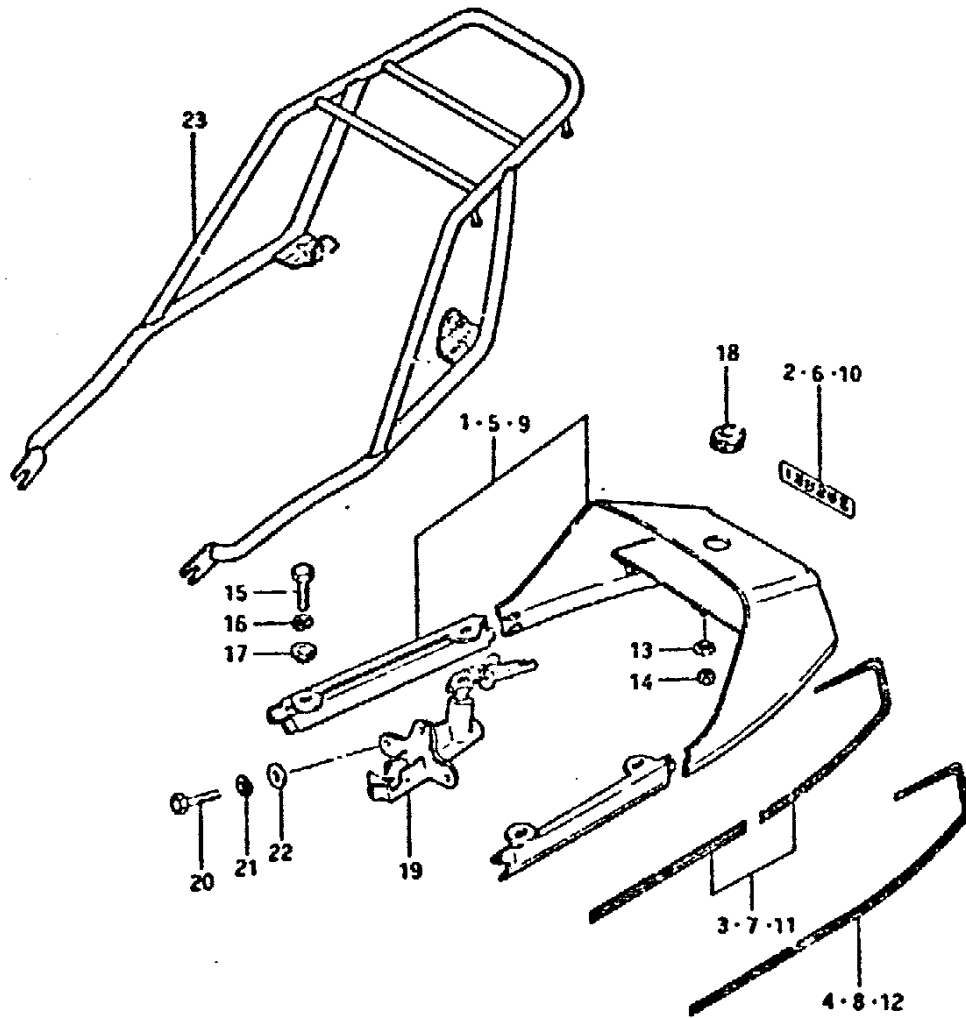

Ref No	Part No	Description
1	45501-49831-08E	Cover Set, Seat Tail (black)
2	68166-49200-998	• Emblem
3	68102-49851-71P	• Tape Set
4	68160-49200-71P	Tape Set
5	45501-49841-07P	Cover Set, Seat Tail (red)
6	68166-49200-998	• Emblem
7	68102-49851-60T	• Tape Set
8	68160-49200-60T	Tape Set
9	45501-49811-04Y	Cover Set, Seat Tail (blue)
10	68166-49200-998	• Emblem
11	68102-49851-65Y	• Tape Set
12	68160-49200-65Y	Tape Set
13	09169-06016	Washer
14	08319-21068	Nut
15	01107-06128	Bolt
16	08321-21068	Lock Washer
17	09169-06016	Washer
18	45522-49200	Grommet
19	95700-49820	Seat Lock Set
20	01107-06128	Bolt
21	08321-21068	Lock Washer
22	08322-11068	Washer
23	46310-45400	Copper, Sports