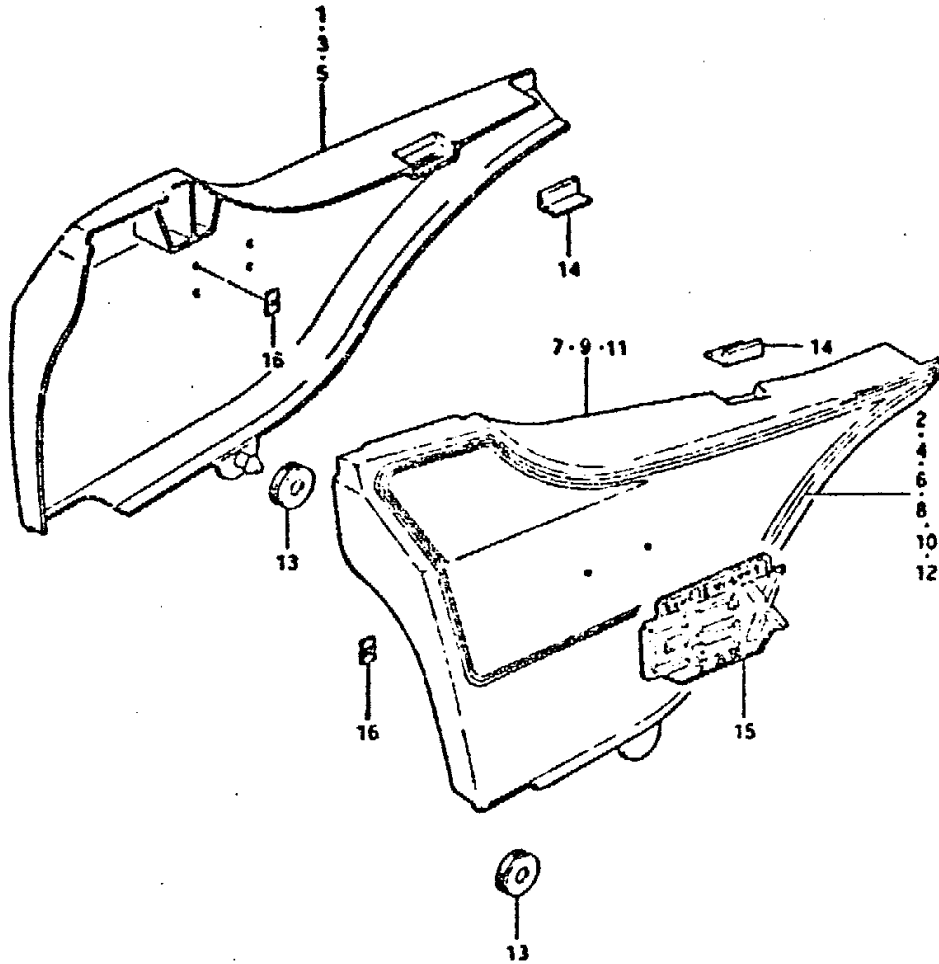

Ref No	Part No	Description

1	47111-49200-08E	Cover, Frame Rh (black)
2	68136-45420-71P	Tape, Rh
3	47111-49200-07P	Cover, Frame Rh (red)
4	68136-45420-60T	Tape, Rh
5	47111-49200-04Y	Cover, Frame Rh (blue)
6	68136-45420-65Y	Tape, Rh
7	47211-49200-08E	Cover, Frame Lh (black)
8	68146-45420-71P	Tape, Lh
9	47211-49200-07P	Cover, Frame Lh (red)
10	68146-45420-60T	Tape, Lh
11	47211-49200-04Y	Cover, Frame Lh (blue)
12	68146-45420-65Y	Tape, Lh
13	09320-08018	Cushion
14	47117-02400	Cushion
15	68131-45410	Emblem
16	09148-03002	Nut