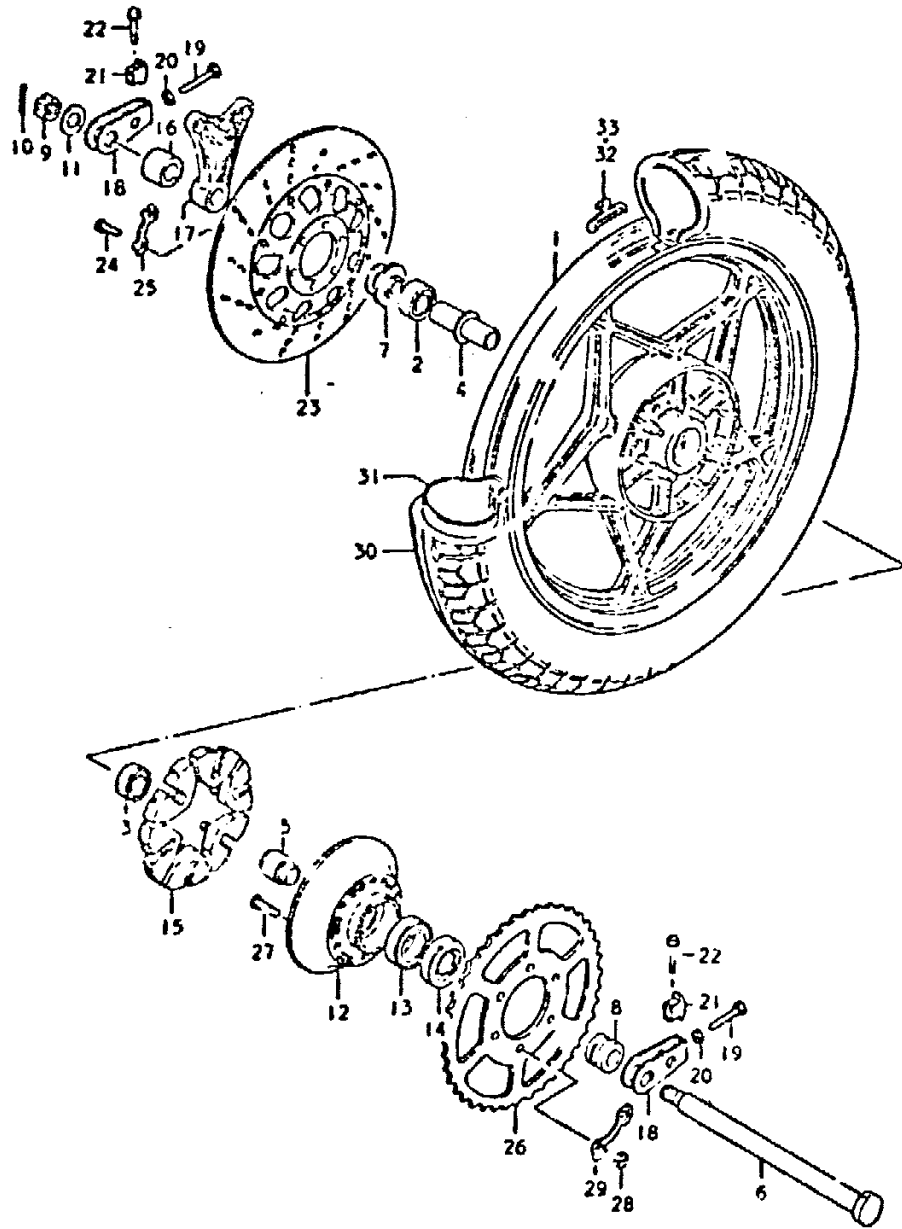

Ref No	Part No	Description
1	64111-47602	Wheel, Rear (2.15*18)
2	08133-62047	Bearing, Rh
3	08153-62047	Bearing, Lh
4	64731-45000	Spacer, Bearing
5	64733-31000	Holder, Bearing
6	64711-49000	Axle, Rear
7	64740-45001	Spacer, Rh
8	09180-20054	Spacer, Lh (20*33*28.3)
9	08314-31188	Nut
10	04111-40308	Cotter Pin
11	09160-19008	Washer (19*34*4)
12	64611-31001	Drum, Sprocket Mounting
13	08113-63050	Bearing
14	09285-33001	Oil Seal
15	64651-31000	Cushion
16	09180-20070	Spacer, Rh
17	69721-47011	Bracket, Rear Calipers
18	61410-31001	Adjuster, Chain
19	09104-08006	Bolt
20	08310-12088	Nut
21	61433-31000	Supporter, Chain Adjuster
22	01517-08408	Bolt
23	59210-18450	Disc, Rear Brake
24	09100-08094	Bolt (8*34)
25	09169-08016	Washer
26	64511-45001	Sprocket, Rear (nt:41)
27	09119-10002	Bolt
28	08310-12108	Nut
29	09169-10007	Washer
30	65100-45036	Tire (4.00h18)
30	65100-45620	Tire (4.00h18)
31	65200-49015	Tube, Inner
32	55411-47001	Balancer, S (20g)
33	55412-47001	Balancer, L (30g)