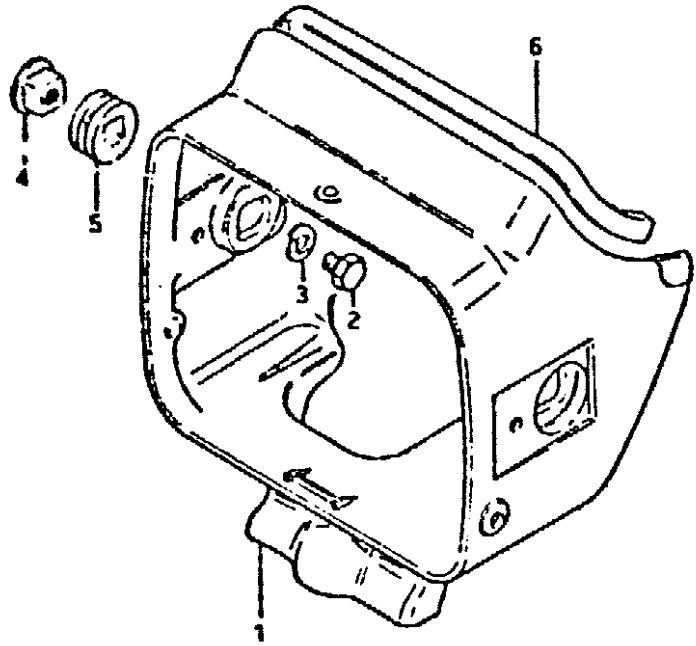

Ref No	Part No	Description
1	51811-49200-04Y	Housing, Headlamp
1	51811-49200-07P	Housing, Headlamp
1	51811-49200-08E	Housing, Headlamp
2	09100-08067	Bolt
3	08321-21088	Lock Washer
4	51821-29001	Spacer
5	51827-49200	Cushion
6	51843-49200	Moulding
7	53110-45420-07P	Fender, Front
7	53110-45420-08E	Fender, Front
7	53110-45420-04Y	Fender, Front
8	01107-08168	Bolt
9	08321-21088	Lock Washer
10	58621-21203	Guide, Cable