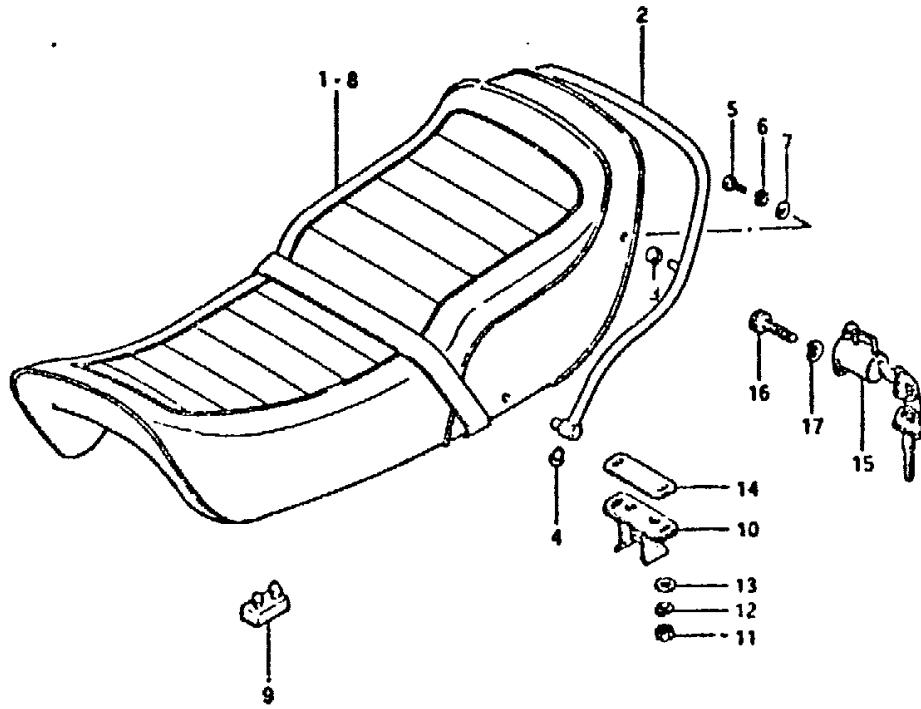

Ref No	Part No	Description
1	45100-49220-41G	Seat (black)
2	46210-49200	• . Handle, Pillion Rider
3	46212-49000	• . Cushion
4	46213-49000	• . End, Handle
5	01107-08208	• . Bolt
6	08321-21088	• . Lock Washer
7	08322-21088	• . Washer
9	09321-08006	Cushion
10	45210-49201	Striker, Seat Lock
11	08310-22068	Nut
12	08321-21068	Lock Washer
13	08322-21068	Washer
14	45217-49200	Plate
15	95700-35821	Lock Assy, Helmet
16	09106-06005	Bolt
17	08321-21068	Lock Washer