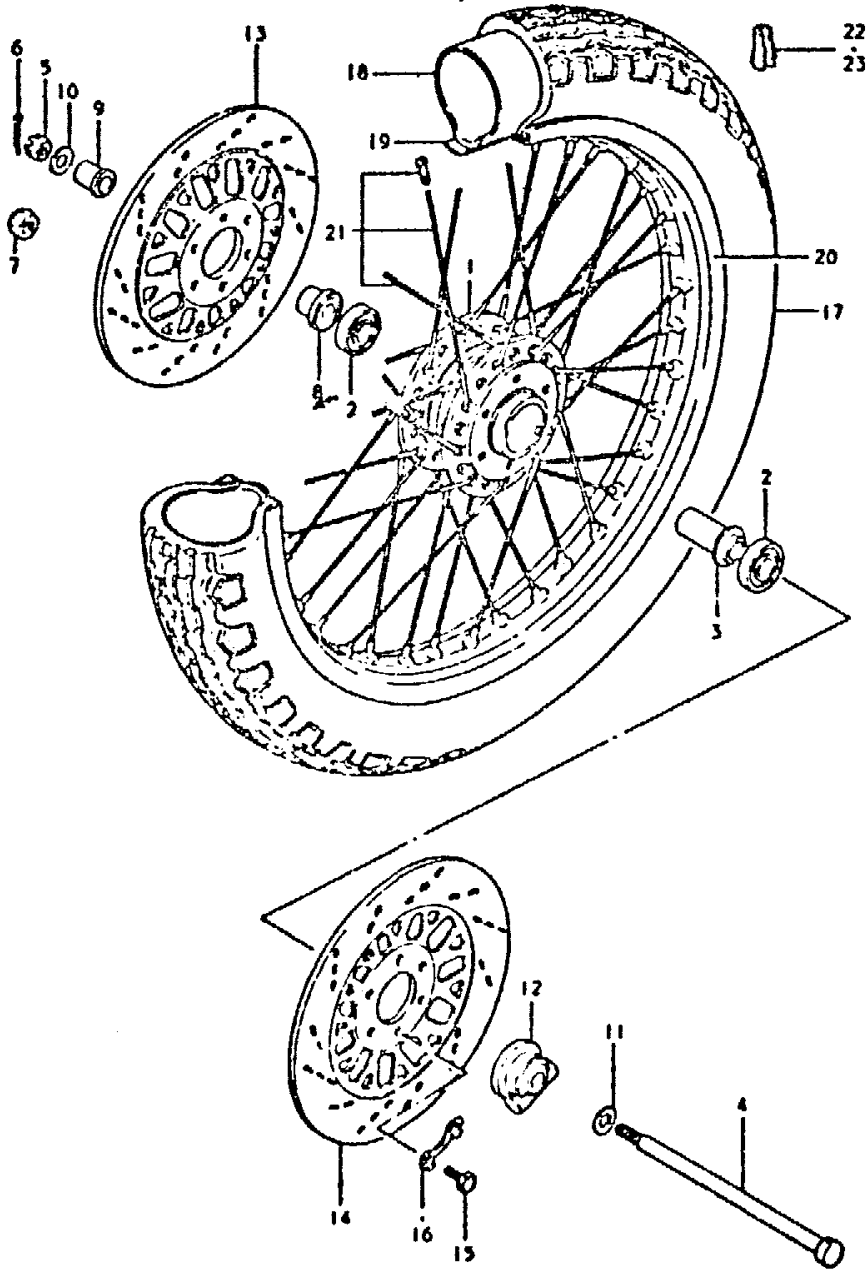

Ref No	Part No	Description

1	54111-47001	Hub, Front
2	08123-63027	Bearing
3	54730-18400	Spacer
4	54711-49000	Axle, Front
5	08314-31128	Nut
6	04111-30308	Cotter Pin
8	54740-18402	Spacer, Bearing Rh
9	54741-49101	Spacer, Front Axle
10	08322-21128	Washer
11	09160-15002	Washer, Lh
12	54600-49100	Box, Speedometer Gear
13	59211-45250	Disk, Front Brake Rh
14	59221-45250	Disk, Front Brake Lh
15	09100-08140	Bolt
16	09169-08016	Washer
17	55100-45031	Tire, Front (3.25h19)
17	55100-47615	Tire, Front (3.25h19)
18	55200-15010	Tube, Inner (3.50-19)
19	55261-15010	Protector
20	55311-34020	Rim, Front Wheel (1.85*19)
21	55320-34805	Spork Set, Front
22	55411-11000	Balancer (20g)
23	55412-11000	Balancer (30g)

.X750EX