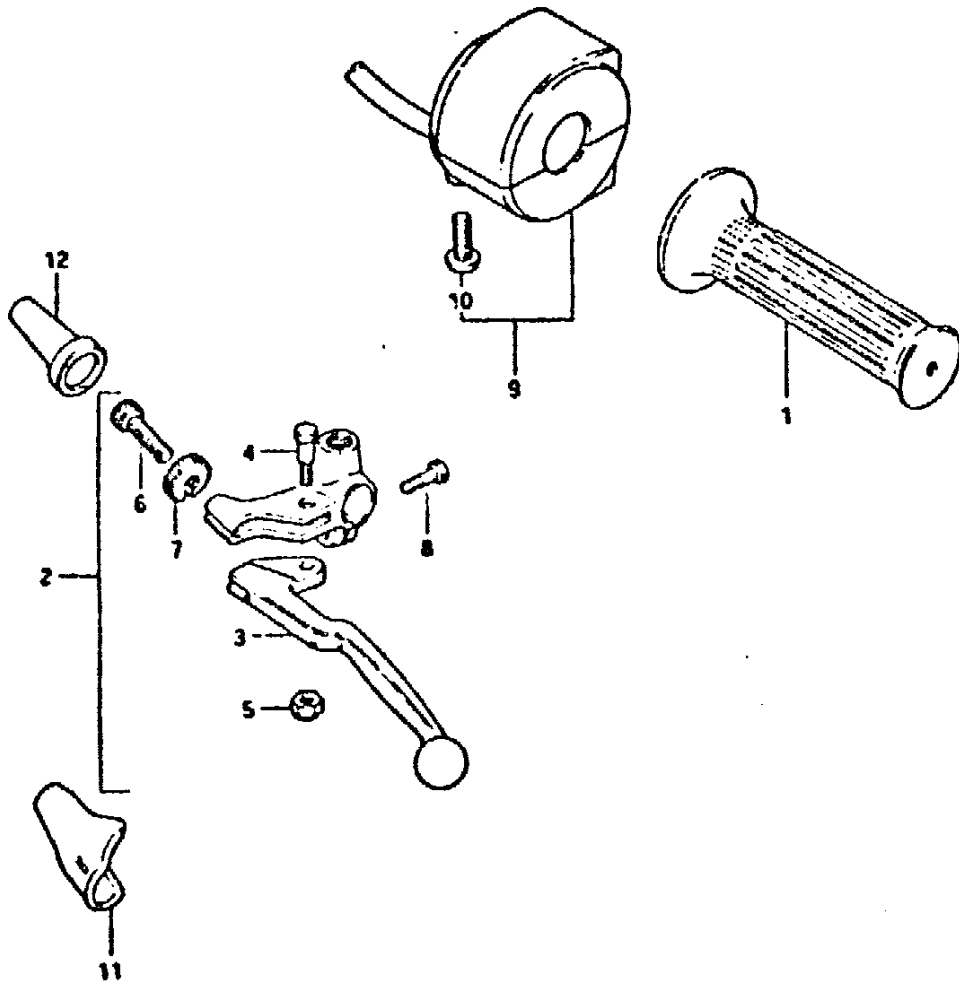

Ref No	Part No	Description
1	57211-45030	Grip, Lh
2	57500-49101	Lever Assy, Clutch
3	57620-49101	• . Lever, Clutch
4	57431-11011	• . Bolt
5	08319-21068	• . Nut
6	57441-11010	• . Adjuster, Cable
7	57442-11010	• . Nut
8	01107-06208	• . Bolt
9	37400-45210	Switch Assy, Handle Lh
10	02112-05258	• . Screw
11	57661-31000	Cover, Clutch Lever
12	58273-31000	Boot, Clutch Cable